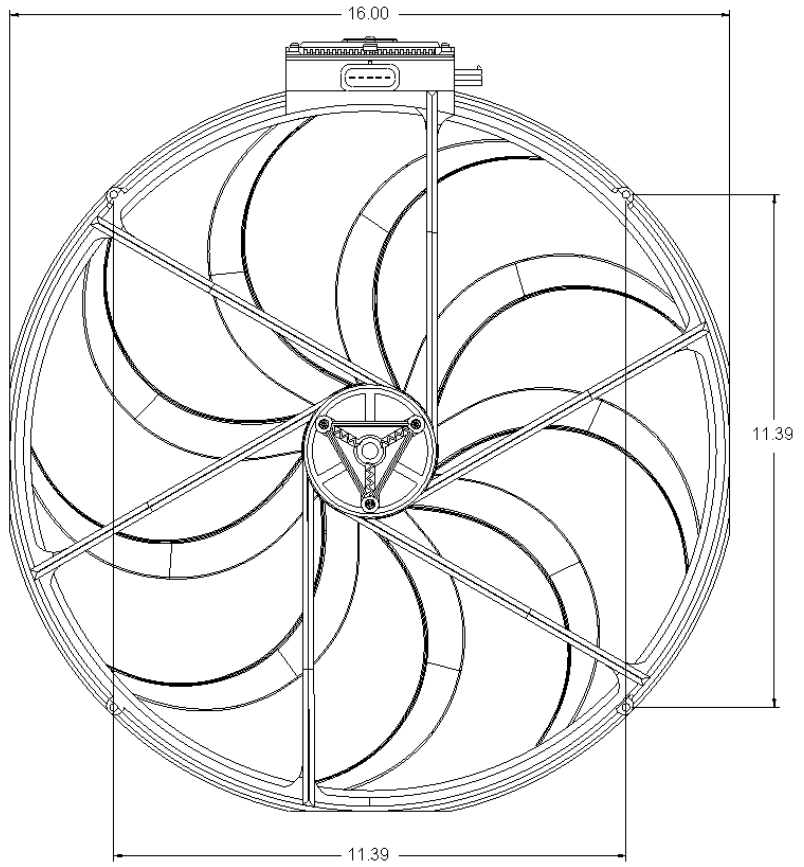

16" Brushless Cooling Fan Dimensions

Dimensions (Inches):

Dimensions (Millimeters):